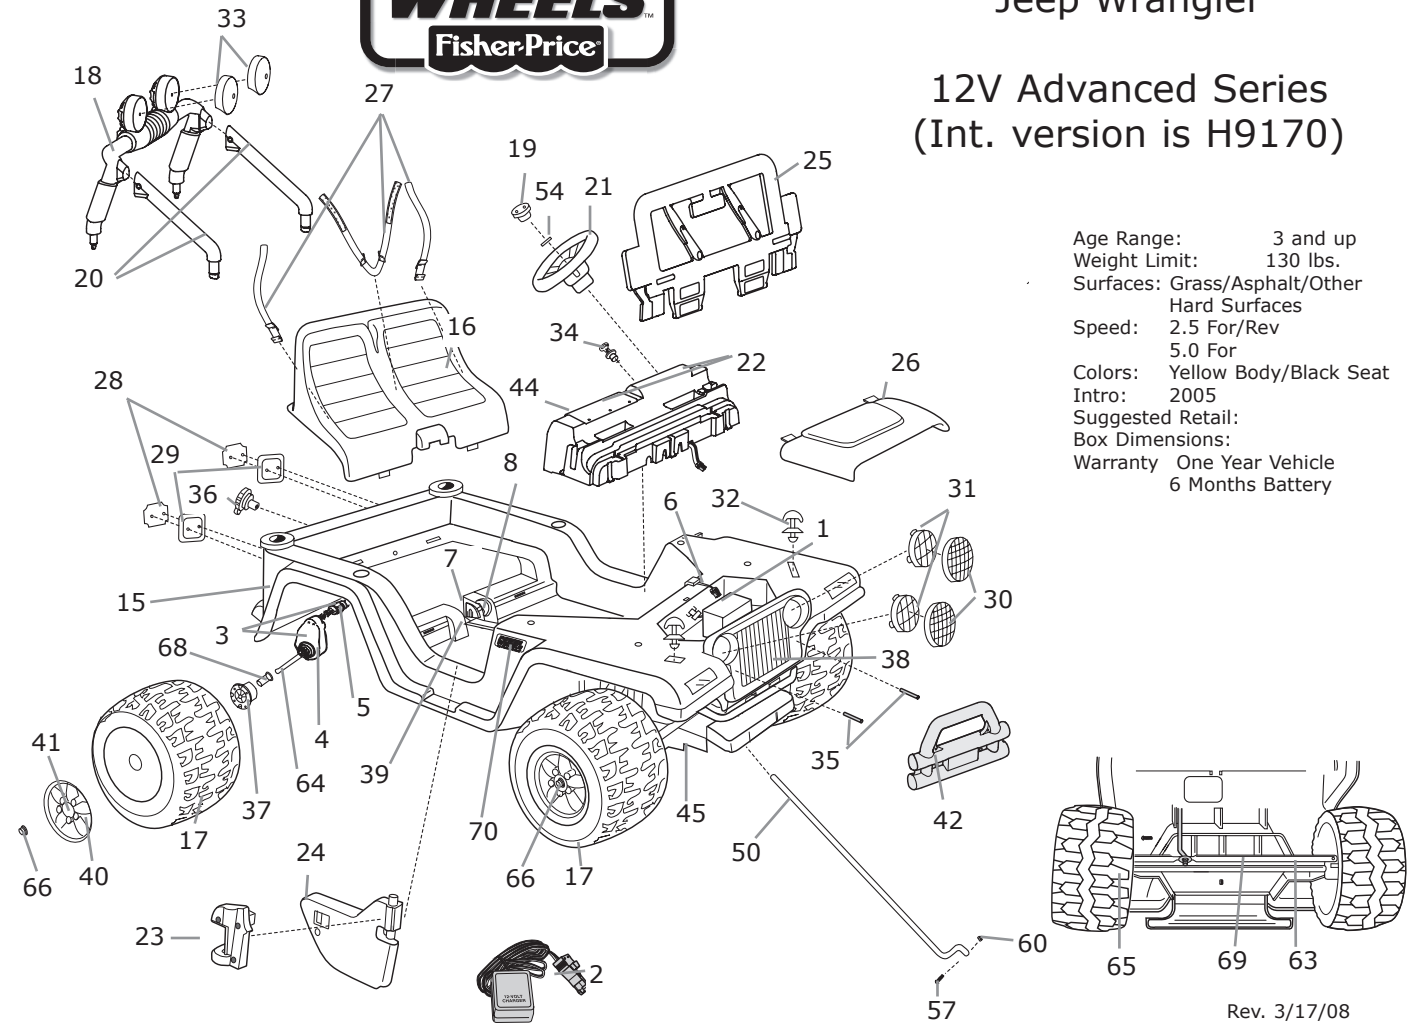

H4807 Jeep Wrangler

12V Advanced Series
(Int. version is H9170)

Age Range: 3 and up
Weight Limit: 130 lbs.
Surfaces: Grass/Asphalt/Other Hard Surfaces
Speed: 2.5 For/Rev
5.0 For
Colors: Yellow Body/Black Seat
Intro: 2005
Suggested Retail:
Box Dimensions:
Warranty One Year Vehicle
6 Months Battery