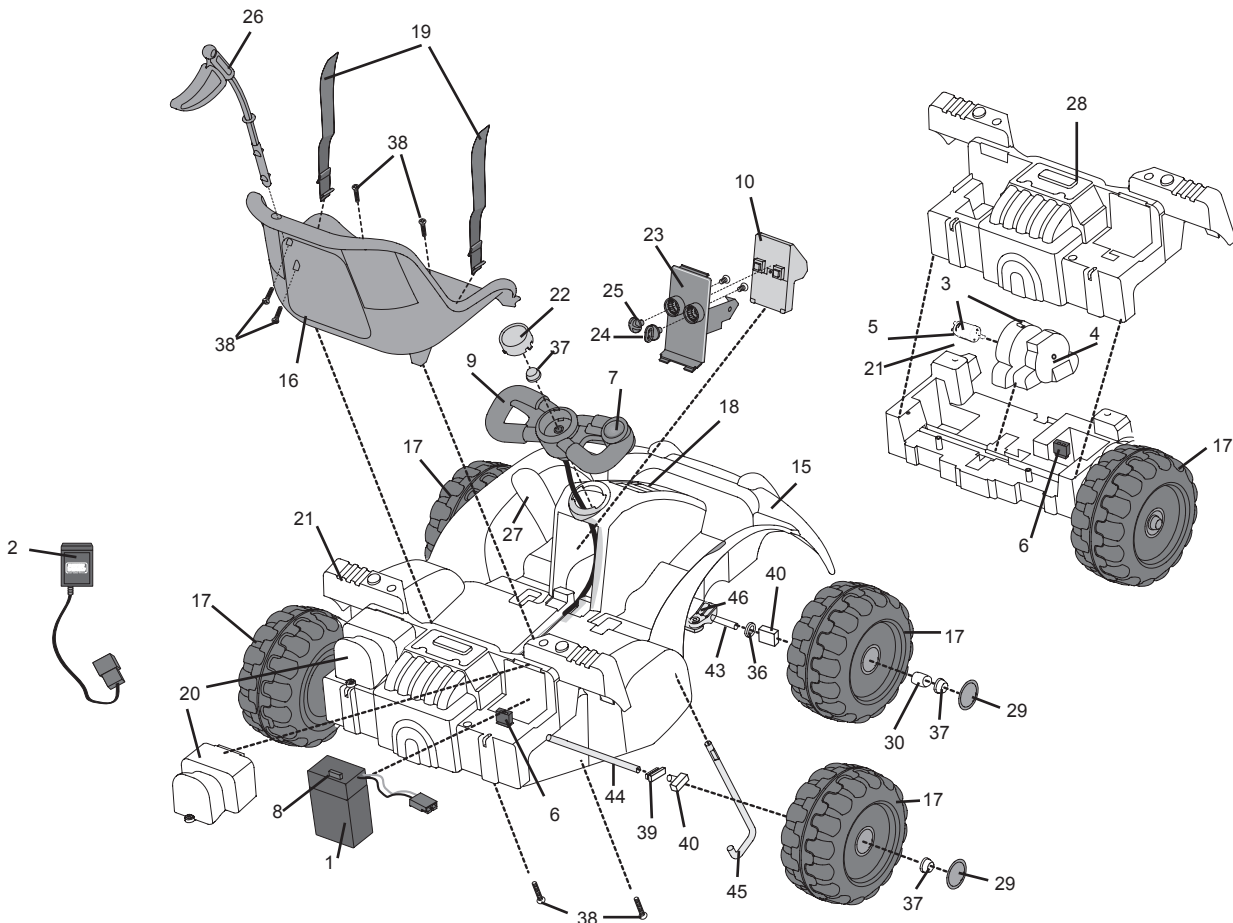

Age Range: 1 to 3 years
Weight Limit: 40 Lbs
Surfaces: Hard/Grass
Speed: 2 mph forward
Colors: Green and Purple
Intro: 2002
Suggested Retail: $99.99
Box Dimensions: 11.37 x 24.37 x 30.75
Warranty

78780-9993 Get Set Go! Kart

Toddler Series 6 Volt

One Year Vehicle
6 Months Battery

Item No.	Description	Part No.	Qty.	Item No.	Description	Part No.	Qty.	Item No.	Description	Part No.	Qty.
Working / Electrical Parts				28	V-Lever	78560-2419	1	Parts Not Shown			
1	Battery-4 amp	0801-0336	1	29	Wheel Cover	78780-2349	4	Parts Bag			
2	Charger-4 amp	00801-0976	1	30	Bushing Retainer Keeper	78780-2129	4	Hardware Parts Bag			
3	Motor Gearbox Assembly	00968-39001	1	Hardware / Metal Parts				Owners Manual			
4	Gearbox W/out Motor	00968-3800	1	35	8 x 1/2 screw	0801-0202	2	Main Decal Sheet			
5	Motor Pinion Assembly	00968-3700	1	36	Washer 5/16	0801-0253	2	Small Decal Sheet			
6	Main Harness Assembly	76790-9699	1	37	.354 White Palnut	0801-0548	1				
7	Switch	00801-1222	1	38	8 x 3/4 screw	0912-8001	6				
8	Fuse	0801-0151	1	39	Rectrangular Bush w/o ext	74504-2549	2				
9	Steering Wheel W/Harness	78780-9209	1	40	Rectrangular Bushing w ext	78560-2659	4				
10	Sound Box	76790-9539	1	43	Front Axle	76790-4519	2				
Plastic / Other Parts				44	Rear Axle	76790-4529	1				
15	Body	N/A	1	45	Steering Column	76790-4539	1				
16	Seat Labled	78780-6149	1	46	Steering Linkage Assm.	3800-7042	1				
17	Wheel	78780-2119	4								
18	PW Emblem	74460-9069	1								
19	Seat Belt Set	78780-5519	1								
20	Rear Bumper Cover	76790-2139	2								
21	Motor Cover	76790-2159	1								
22	Steering Wheel Cap	78780-2229	1								
23	Sound Box Cover	78780-2239	1								
24	Key Knob	78780-2249	1								
25	Sound Knob	78780-2259	1								
26	Flag	78780-2269	1								
27	Chassis Cap	78780-2359	2								

Rev. 06/15/05

N/A = Not Available

Bold and Underlined parts are to be purchased and installed by Service Centers only. These items may not be sold directly to consumers by Service Centers or Fisher-Price.