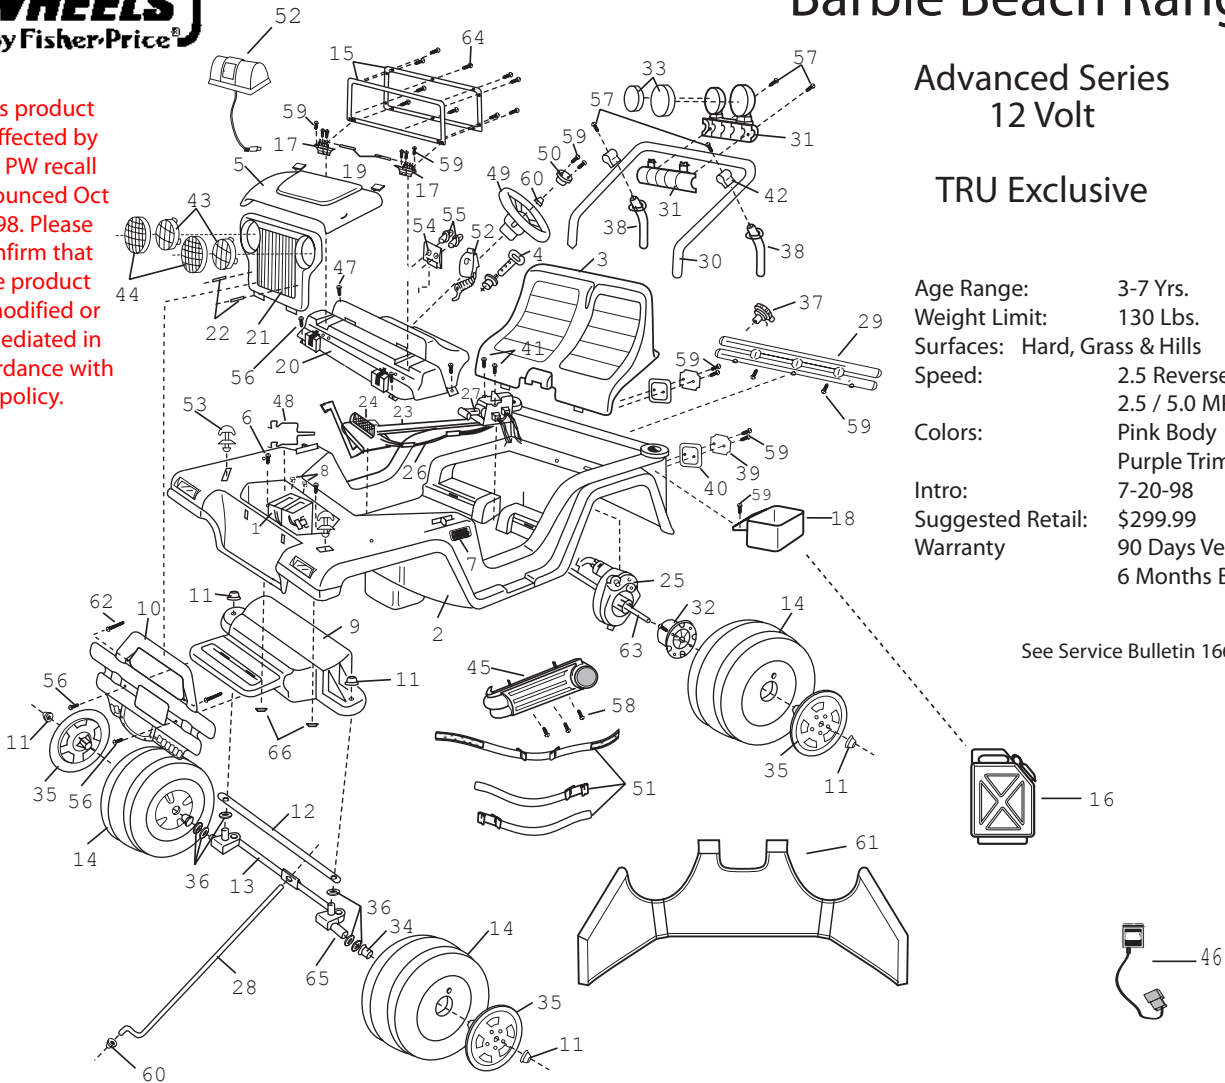

This product is affected by the PW recall announced Oct 1998. Please confirm that the product is modified or remediated in accordance with policy.

78477-9993 Barbie Beach Ranger

Advanced Series
12 Volt

TRU Exclusive

Age Range: 3-7 Yrs.
Weight Limit: 130 Lbs.
Surfaces: Hard, Grass & Hills
Speed: 2.5 Reverse
2.5 / 5.0 MPH Forward
Colors: Pink Body
Purple Trim
Intro: 7-20-98
Suggested Retail: $299.99
Warranty: 90 Days Vehicle
6 Months Battery

See Service Bulletin 166

Rev. 06/3/08

Item No.	Description	Part No.	Qty.	Item No.	Description	Part No.	Qty.	Item No.	Description	Part No.	Qty.
1	*Battery	00801-0712	2	Bumper N/A	78477-2039	1	Screw (Black/Blunt)	0801-0469	4		
2	Body (N/A)	78477-2109	1	30 Sport Bar	76960-9219	1	58 #8 x 3/4" Screw (Black)	0801-0223	6		
3	Seat	78477-2309	1	31 KC™ Light Rack - Assembly	78477-9199	1	59 #8 x 1" Screw (Black) N/A	0801-0224	15		
4	Key/Housing Assembly	78490-9369	1	32 Wheel Driver	74460-2249	2	60 .354 Cap Nut (Black)	0801-0604	2		
5	Hood N/A	78477-6119	1	33 KC™ Light Cover	76960-2319	2	61 Canopy Assembly with Bag	78477-9599	1		
6	5/16" x 51/2" Hex Bolt N/A	0801-0605	2	34 Axle Bushing	74550-2689	2	62 #8 x 4" Screw (Black) N/A	0801-0516	2		
7	PW Emblem	74460-9069	2	35 Hubcap	74440-2579	4	63 Rear Axle	74440-4519	1		
8	Thermal Fuse.	0801-0711	2	36 7/16" Washer	0801-0196	4	64 #8 x 1-1/4" Screw (Black) N/A	0801-0216	10		
9	Front Module N/A	78477-2019	1	37 Gas Cap N/A	78477-2089	1	65 Front Axle	74440-4509	2		
10	Brushguard N/A	78477-2189	1	38 Sport Bar Support	76960-2629	2	66 5/16" Hex Nyloc Nut N/A	0801-0193	2		
11	.437 Cap Nut (White)	0801-0227	6	39 Taillight Lens Set	73233-2279	1					
12	Cross Bar	74460-4419	1	40 Taillight Housing Set N/A	78477-2759	1	PARTS NOT SHOWN				
13	Steering Linkage Assy.	74440-9419A	1	41 #8 x 7/8" Screw (Silver)	0801-0228	2	Label Main Sheet	78477-0310	1		
14	Wheel, 14"	B2489-2459	4	42 Sport Bar Bracket Set	78477-2179	1	*Literature Bag N/A	78477-9019	1		
15	Windshield Set Front/Rear	N/A	1	43 Headlight Lens (Blue)	74450-2279	2	*Large Parts Bag	78477-9359	1		
16	Water Bottle with Cap	78608-2239	1	44 Headlight Lens Guard N/A	78477-2339	2	*Small Parts Bag N/A	78477-9249	1		
17	Windshield Bracket N/A	78477-2639	2	45 Side Pipe Set N/A	78477-9049	1	*#7 Gearbox w/o Motor	00968-2805	2		
18	Water Bottle Holder N/A	78477-2149	1	46 *12v Charger	00801-0973	1	Motor w/Pinion	00968-2701	2		
19	Hinge Pin	0801-0257	2	47 #10 x 1/2" Screw (Black N/A)	0801-0540	2	Clip Adhesive	0801-0313	1		
20	Dash N/A	78477-2689	1	48 *Battery Retainer	78490-4019	1	*Use & Care Manual	78477-0920	1		
21	Grille N/A	78477-2849	1	49 Steering Wheel N/A	78477-2379	1	Footswitch	00801-0933	1		
22	Brushguard Spacer	78477-2069	2	50 Steering Wheel Cap	74460-2069	1	1/4" x 1-1/2" Roll Bar Screws (N/A)	0801-0467	2		
23	Channel Cover	78477-2289	1	51 Seatbelt Set	76960-5339	1	(order small parts bag)				
24	Footboard Assembly N/A	78477-9829	1	52 Siren/Microphone	78477-9449	1	Brushguard Spacer Tube	74460-2069	2		
25	*#7 Gearbox w/Motor	00968-2905	2	53 Hood Latch	76960-9419	2	*Hardware Bag		1		
26	*Harness Assembly	78490-9799	1	54 Knob Plate N/A	78477-2719	1					
27	Shifter Assembly	N/A	1	55 Dash Knob	74550-2719	2					
28	Steering Column	74460-4129	1	56 #10 x 1" Screw (Black)	0801-0220	4					
29				57 #6 x 1-1/2"							

*See Service Bulletin 166

N/A = Not Available

Bold and Underlined parts are to be purchased and installed by Service Centers only. These items may not be sold directly to consumers by Service Centers or Fisher-Price.