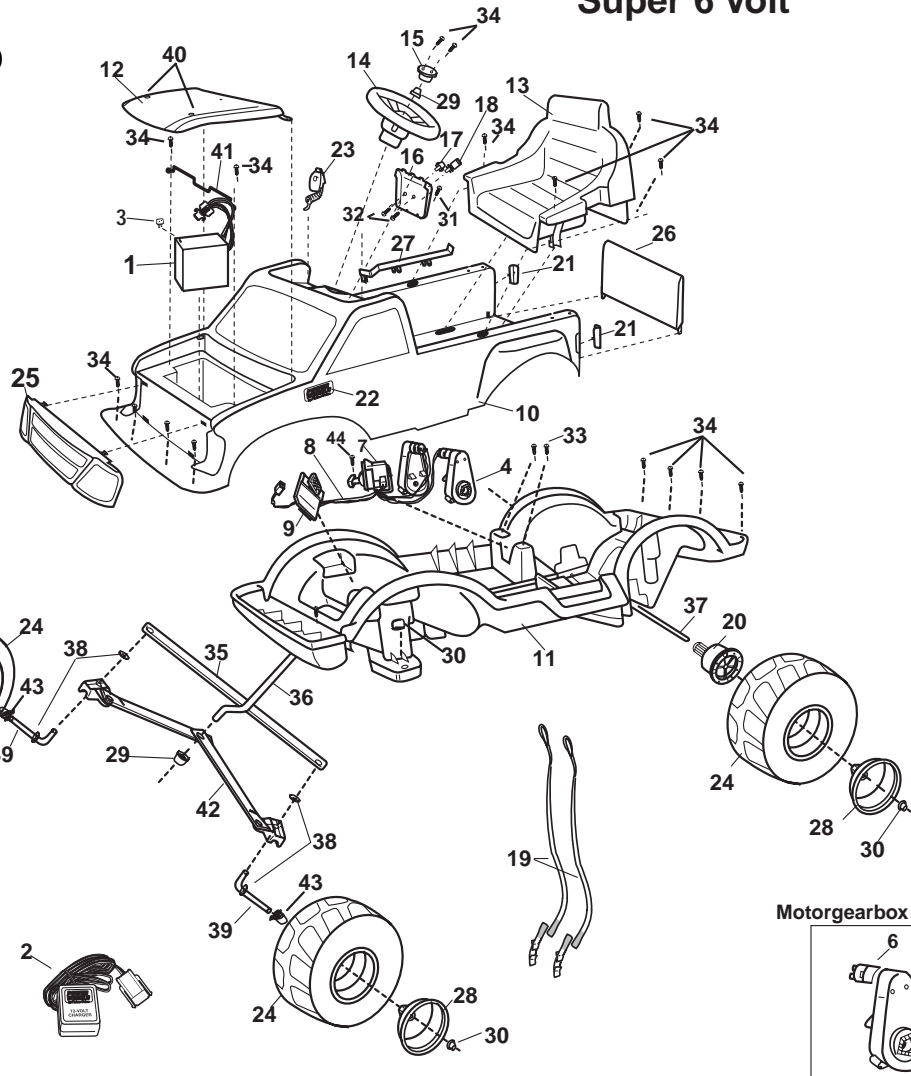

Age Range: 3-6 Yrs.
Weight Limit: 65 Lbs.
Surfaces: Hard, Grass & Asphalt
Speed: 3.5 MPH Forward & Reverse
Colors: Blue Body / Black Trim
Intro: 7-27-98
Suggested Retail: $149.99
Box Dimensions: 48.5" x 24.5" x 31"
21.32 Cubic Feet
61.5 Lbs. (Ship Weight)
Warranty 90 Days Vehicle
6 Months Battery

78474-9993 TRU (Blue)Bigfoot

Preschool Series
Super 6 Volt

This product is affected by the PW recall announced Oct 1998. Please confirm that the product is modified or remediated in accordance with policy.

Rev. 12/10/03

Item No.	Description	Part No.	Qty.	Item No.	Description	Part No.	Qty.	Item No.	Description	Part No.	Qty.
Working / Electrical Parts				18	Key N/A	74420-2049	1	37	Rear Axle	74420-4519	1
1	6 Volt Battery	00801-0712	1	19	Seatbelt Set (2 pcs.)	74210-5519	1	38	7/16" Washer	0801-0196	4
2	Super 6 Volt Charger	00801-0974	1	20	Driver	74440-2229	2	39	Front Axle	74420-4509	2
3	Thermal CDI27 Amp.Fuse N/A	0801-0610	1	21	Taillight Lens Set	74420-2059	1	40	Lock Fastener	78570-2439	2
4	#3B Gearbox w/Motor	74180-9519	2	22	PW Emblem	74460-9069	2	41	Battery Retainer	74420-4019	1
5	#3B Gearbox w/Out Motor	74550-9279	2	23	Microphone	74110-9479	1	42	Steering Linkage N/A	74420-4289	1
6	Motor w/Pinion	74580-9539	2	24	Wheel	74420-2459	4	43	Axle Bushing	74550-2689	2
7	Shifter Assy.	74310-9239	1	25	Grille N/A	78474-214A	1	44	1" High Speed Lock Out Screw	0801-0254	1
8	Wire Harness Assm. N/A	78474-9789	1	26	Tailgate N/A	78474-213A	1	Parts Not Shown			
9	Footboard Assembly	74440-9829	1	27	Channel Cover N/A	74210-2039	1	Main Decal N/A	78474-0310		1
Plastic Parts / Other				28	Hubcap N/A	74420-2079	4	Literature Bag N/A	78474-9019		1
10	Vehicle Body (N/A)	78474-2109	1	Hardware				Large Parts Bag N/A	78474-9249		1
11	Tub (N/A)	74210-2119	1	29	.354 Cap Nut	0801-0604	2	Small Parts Bag N/A	78474-9259		1
12	Hood N/A	78474-212A	1	30	.437 Cap Nut	0801-0226	6	Owner's Manual N/A	74210-0920		1
13	Seat N/A	74210-2309	1	31	#6 x 1/2" Screw	0801-0222	2	Motor Screw	0801-0269		1
14	Steering Wheel	74440-2379	1	32	#6 x 3/8" Screw N/A	0801-0219	2				
15	Steering Wheel Cap	74550-2729	1	33	#8 x 7/8" Trusshead Screw	0801-0228	2				
16	Dash Cover N/A	74210-2099	1	34	#8 x 1" Screw (Black) N/A	0801-0224	16				
17	Dash Knob N/A	74420-2089	1	35	Crossbar N/A	74420-4259	1				
				36	Steering Column	74420-4239	1				

N/A = Not Available **Bold and Underlined parts are to be purchased and installed by Service Centers only. These items may not be sold directly to consumers by Service Centers or Fisher-Price.**