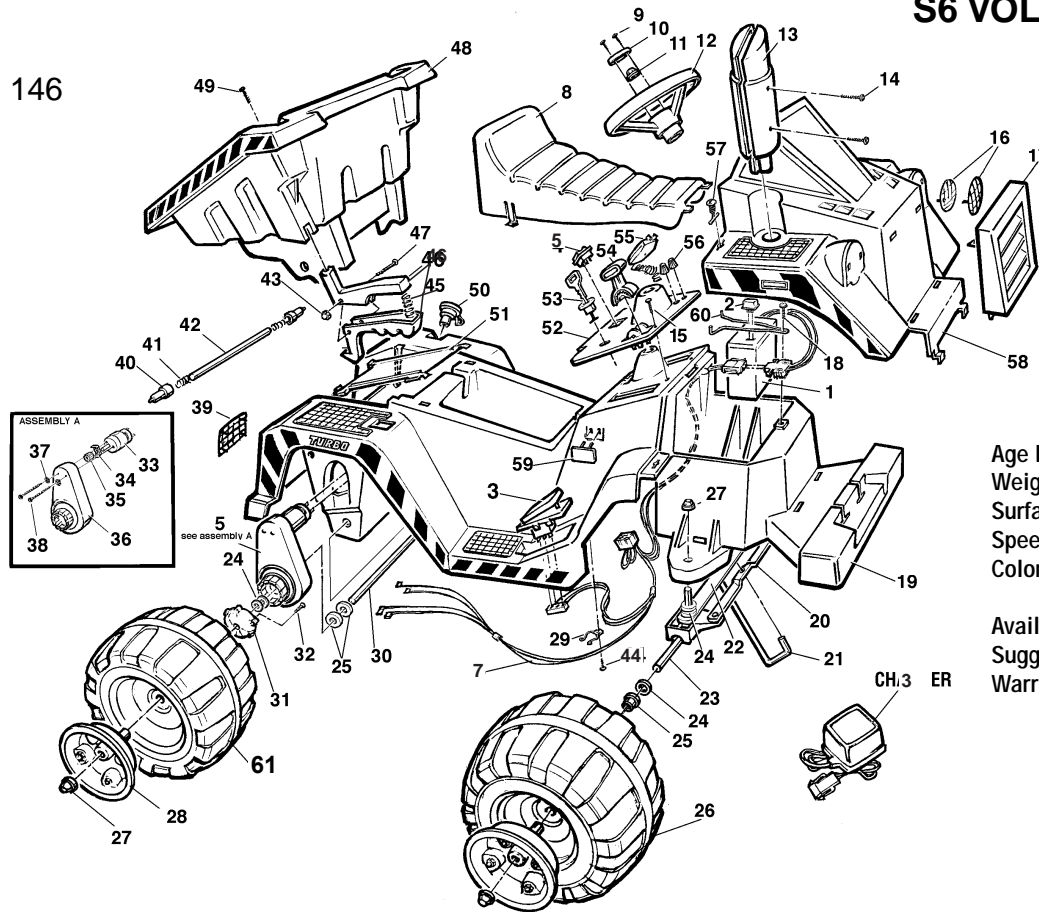

# 74550-9993 /85700 Big Jake™ Dump Truck

Preschool Series  
S6 VOLT

S.B. 146

Age Range: 2 - 6 Years  
 Weight Limit:: 65 lbs.  
 Surfaces: Hard & Grass  
 Speed: 3.5 MPH  
 Colors: Yellow Body  
 Black Trim  
 Available: 1994 - 1996  
 Suggested Retail: \$149.99  
 Warranty: 90 Days Vehicle  
 6 Months Battery