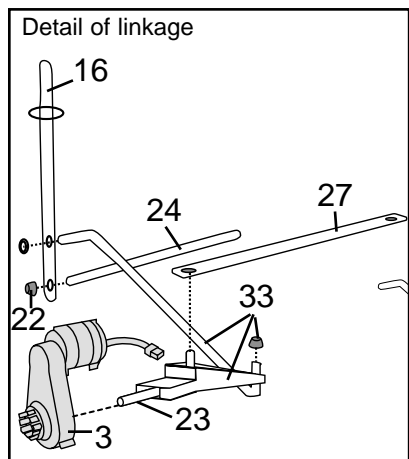

Age Range: 3 and up
 Weight Limit: 65 lbs
 Surfaces: ..Hard and Grass
 Speed: 3.5 forward
 3.5 reverse
 Colors: Orange, Grey and Black
 Intro: 7/30/01
 Suggested Retail: \$169.99
 Box Dimensions: 38 x 15 x 23
 Warranty: One Year Vehicle
 6 Months Battery

73268-9993 Home Depot Mighty Loader

PreSchool Series
6 Volt

Rev. 04-05-02 Pav

Item No.	Description	Part No.	Qty.	Item No.	Description	Part No.	Qty.	Item No.	Description	Part No.	Qty.
Working / Electrical Parts				Hardware / Metal Parts				Roll Cage right		73268-9169	1
1	Battery	00801-0712	1	20	Washer 5/16	0801-0253	1				
2	Charger	00801-0906	1	21	Handle Pin	73260-4299	1				
3	Motor Gearbox Assembly	73260-9719	2	22	Retainer .437 Black	0801-0226	14				
4	<u>Gearbox W/out Motor</u>	<u>74550-9279</u>	2	23	Rear Axle	73260-4509	2				
5	<u>#3 Motor Pinion Assembly</u>	<u>00968-1700</u>	2	24	Front Axle	73260-4519	1				
6	<u>Main Harness Assembly</u>	<u>73260-9809</u>	1	25	Handle Axle N/A No sub	73260-4479	1				
7	Control Switch F/R	00801-0885	1	26	Bucket Axle/pin	73260-4289	1				
8	Footboard Assembly	73260-9389	1	27	Crossbar	73260-4129	1				
Plastic / Other Parts				28	7/16" Round Bushing	74550-2689	2				
10	Body	N/A	1	29	Cap Nut Tool	78640-2629	1				
11	Seat back/False Motor Cover	73260-9489	1	30	Spring	0801-1045	1				
12	Wheel	73260-2459	4	31	Bucket Lever	73260-2589	1				
13	Hubcaps	73260-2599	4	32	Battery Retainer	75548-9409	1				
14	Front wheel spacer	73260-2359	2	33	Steering Linkage	4000-0234	2				
15	Driver	74460-2249	2	34	.354 Retainer	0801-0604	2				
16	Hand grip	76950-2159	3	Parts Not Shown							
17	Bucket Assembly	73260-9579	1	Large Parts Bag	73260-9249	1					
18	Roll Cage left	73268-9179	1	Small Parts Bag	73260-9259	1					
19	Center Console	73260-2189	1	Hardware Bag	73260-9269	1					
				Owner's Manual	73268-0920	1					
				Decal Sheet	73268-0310	1					
				Tree Lock Fastener	74310-2199	1					
				Footswitch	00801-0933	1					
				Emblem	74460-9069	1					