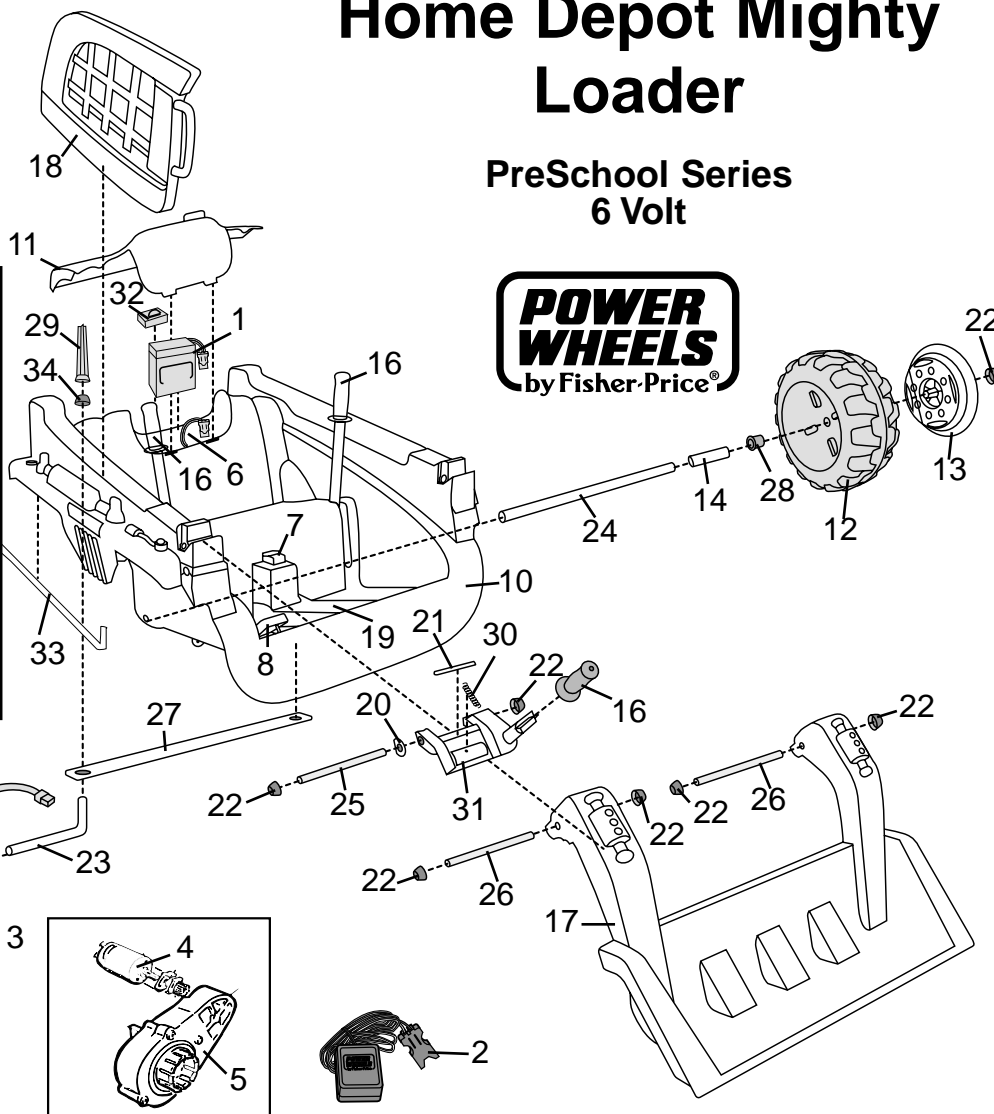

Age Range: 3 and up
 Weight Limit: 65 lbs
 Surfaces: ..Hard and Grass
 Speed: 3.5 forward
 3.5 reverse
 Colors: Orange, Grey and Black
 Intro: 7/30/01
 Suggested Retail: \$169.99
 Box Dimensions: 38 x 15 x 23
 Warranty: One Year Vehicle
 6 Months Battery

73268-9993 Home Depot Mighty Loader

PreSchool Series
6 Volt

Rev. 04-05-02 Pav

Item No.	Description	Part No.	Qty.	Item No.	Description	Part No.	Qty.	Item No.	Description	Part No.	Qty.
Working / Electrical Parts				Hardware / Metal Parts				Roll Cage right		73268-9169	1
1	Battery	00801-0712	1	20	Washer 5/16	0801-0253	1				
2	Charger	00801-0906	1	21	Handle Pin	73260-4299	1				
3	Motor Gearbox Assembly	73260-9719	2	22	Retainer .437 Black	0801-0226	14				
4	<u>Gearbox W/out Motor</u>	<u>74550-9279</u>	2	23	Rear Axle	73260-4509	2				
5	<u>#3 Motor Pinion Assembly</u>	<u>00968-1700</u>	2	24	Front Axle	73260-4519	1				
6	<u>Main Harness Assembly</u>	<u>73260-9809</u>	1	25	Handle Axle N/A No sub	73260-4479	1				
7	Control Switch F/R	00801-0885	1	26	Bucket Axle/pin	73260-4289	1				
8	Footboard Assembly	73260-9389	1	27	Crossbar	73260-4129	1				
Plastic / Other Parts				28	7/16" Round Bushing	74550-2689	2				
10	Body	N/A	1	29	Cap Nut Tool	78640-2629	1				
11	Seat back/False Motor Cover	73260-9489	1	30	Spring	0801-1045	1				
12	Wheel	73260-2459	4	31	Bucket Lever	73260-2589	1				
13	Hubcaps	73260-2599	4	32	Battery Retainer	75548-9409	1				
14	Front wheel spacer	73260-2359	2	33	Steering Linkage	4000-0234	2				
15	Driver	74460-2249	2	34	.354 Retainer	0801-0604	2				
16	Hand grip	76950-2159	3	Parts Not Shown							
17	Bucket Assembly	73260-9579	1	Large Parts Bag	73260-9249	1					
18	Roll Cage left	73268-9179	1	Small Parts Bag	73260-9259	1					
19	Center Console	73260-2189	1	Hardware Bag	73260-9269	1					
				Owner's Manual	73268-0920	1					
				Decal Sheet	73268-0310	1					
				Tree Lock Fastener	74310-2199	1					
				Footswitch	00801-0933	1					
				Emblem	74460-9069	1					