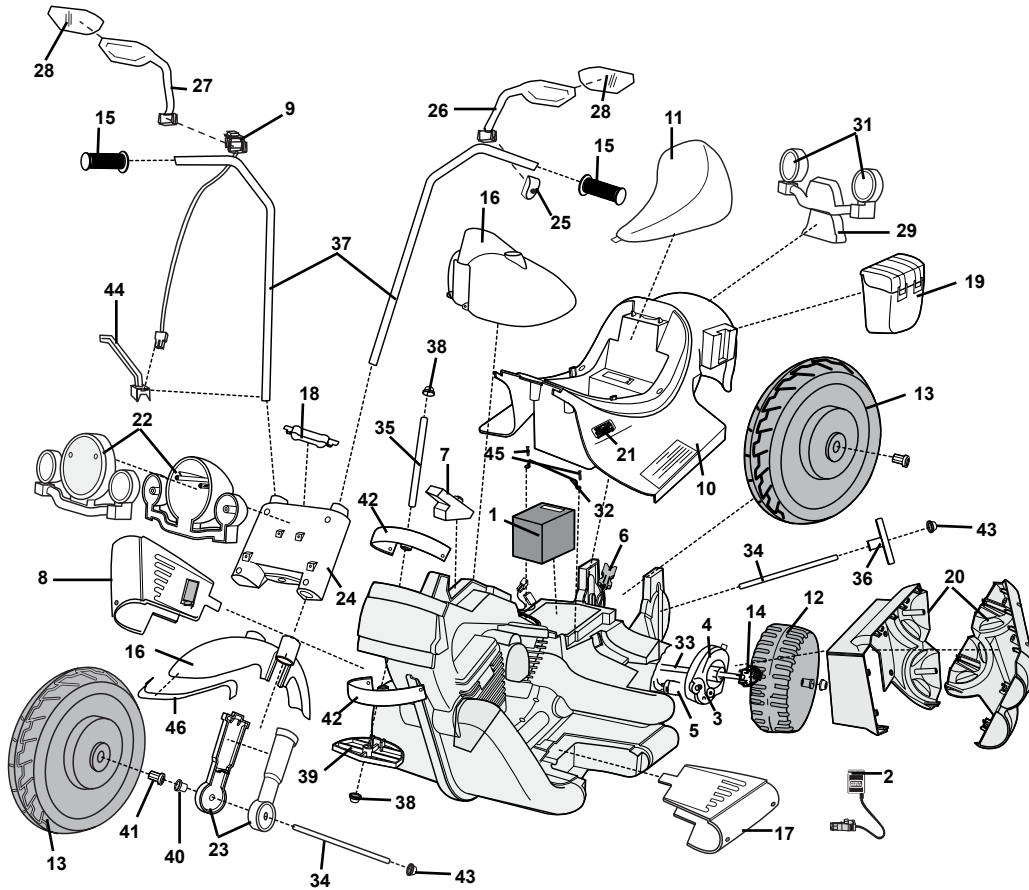

For 73218-9993 Harley Davidson Motorcycles made after 6/10/02

73218-9993 Harley

Advanced Series 12 Volt

Age Range: 3 to 7
 Weight Limit: 65 lbs
 Surfaces: Hard and grass
 Speed: 2.5/5.0
 Forward
 2.5 reverse
 Colors: Black and Grey
 Intro: 2001
 Suggested Retail: \$199.99
 Box Dimensions: 40 x 20 x 25
 Warranty
 One Year Vehicle
 6 Months Battery